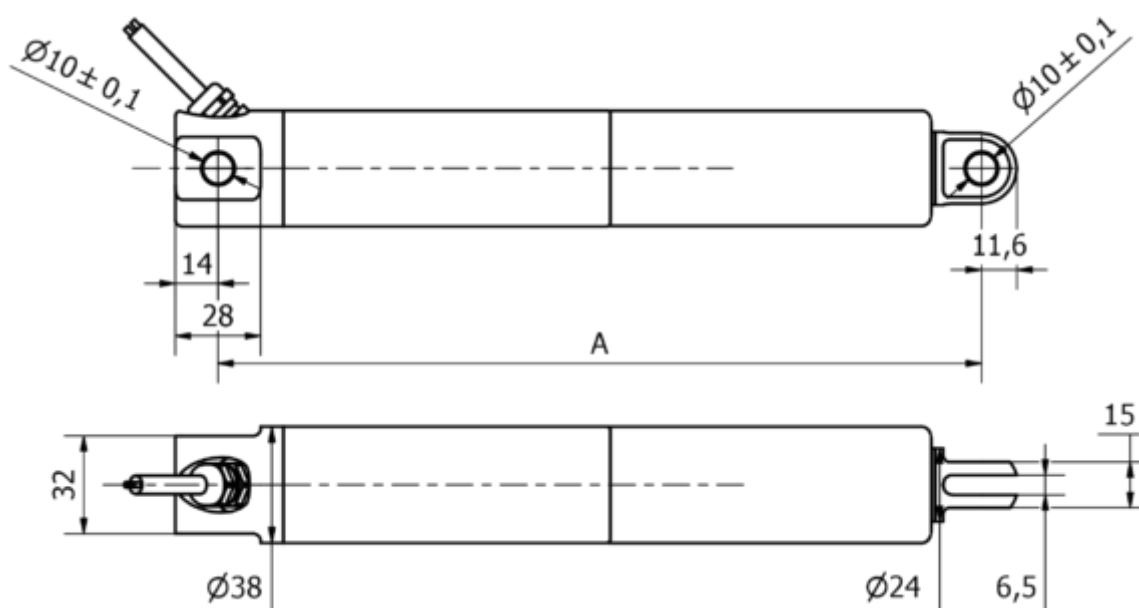

Data Sheet

Article number: 8S38210004003KCNLSK0

Description: KLEEl ine38, 100mm, 400N, 14 mm/s, Stainless steel, IP69K
24 VDC, 3 m. Cable, Limit Switch Hall, Clevis

Measures

A	= 220 + slaglængde/stroke
Cable length	= 3 m
Load speed mm/s	= 14 mm/s
Option	= Hall sensor
Stroke (mm)	= 100
Voltage	= 24 V